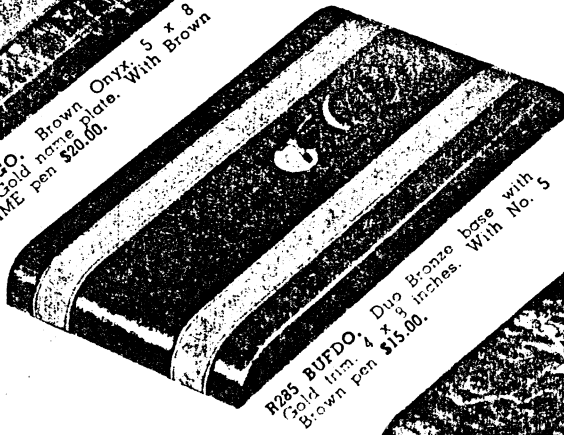

MAKE AN ENDURING IMPRESSION

— GIVE A SHEAFFER DRY-PROOF DESK SET

WHEN A GIFT IS GIVEN TO MARK A MILESTONE IN A BUSINESSMAN'S LIFE, IT IS ESSENTIAL THAT THE GIFT SHALL ENDURE. LIFETIME GIFTS ARE IDEAL; THEY ARE LIFETIME GUARANTEED.

All LIFETIME desk sets on this page also available with AUTOGRAPH LIFETIME pens for facsimile signature engraving (see page 8) at $8.00 additional per pen.